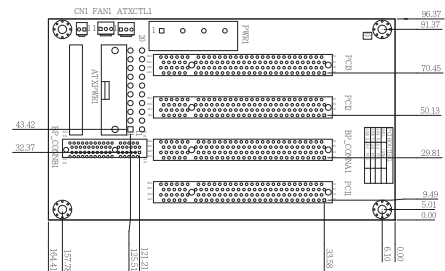

PCI/PICoE Backplane

Selection Guide

 PAC series wall-mount chassis

 4U rack-mount chassis

	PCIe/PCI	PCIe/ PCI	HPE-3S1	HPE-3S2	HPE-4S1	HPE-4S2	HPE-5S1	HPE-5S2	HPE-6S1	HPE-8S
Total Slot			3	3	4	4	5	5	6	7
Expansion Slots	PCI		2	1	3	2	4	3	4	4
	PCIe	x4		1		1		1	1	
		x1								
Chassis			N/A	N/A	PAC-42GH PAC-400G	PAC-42GH PAC-400G	PR-1500G RACK-500G	PR-1500G RACK-500G	N/A	N/A

HPE-3S1-R41

Ordering Information

HPE-3S1-R41 3-slot backplane with two PCI slots

HPE-4S1-R41

Ordering Information

HPE-4S1-R41 4-slot backplane with three PCI slots
 PAC-42GH 4-slot half-size compact chassis
 PAC-400G 4-slot half-size compact chassis

HPE-3S2-R41

Ordering Information

HPE-3S2-R41 3-slot backplane with one PCI slot and one PCIe x4 slot

HPE-4S2-R41

Ordering Information

HPE-4S2-R41 4-slot backplane with two PCI slots and one PCIe x4 slot
 PAC-42GH 4-slot half-size compact chassis
 PAC-400G 4-slot half-size compact chassis

HPE-6S1-R41	6-slot backplane with four PCI slots and one PCIe x4 slot
-------------	---

HPE-5S2-R40

Ordering Information

HPE-5S2-R40	5-slot backplane with three PCI slots and one PCIe x4 slot
PR-1500G	5-slot half-size compact chassis
RACK-500G	5U 5-slot full-size rack-mount chassis