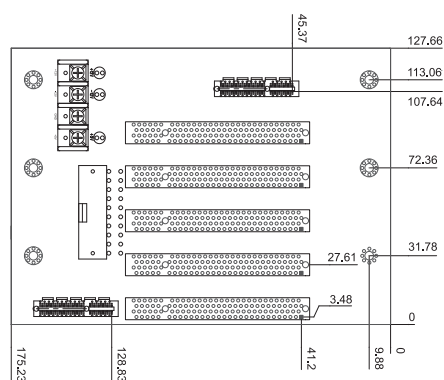

HPE-3S2-R41

Ordering Information

HPE-3S2-R41 3-slot backplane with one PCI slot and one PCIe x4 slot

HPE-4S2-R41

Ordering Information

HPE-4S2-R41 4-slot backplane with two PCI slots and one PCIe x4 slot
 PAC-42GH 4-slot half-size compact chassis
 PAC-400G 4-slot half-size compact chassis

HPE-5S1-R51

Ordering Information

HPE-5S1-R51	5-slot backplane with four PCI slots
PR-1500G	5-slot half-size compact chassis
RACK-500G	5U 5-slot full-size rack-mount chassis

HPE-6S1-R41

Ordering Information