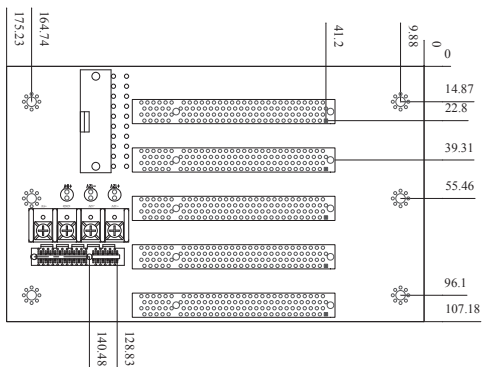

HPE-5S1-R51

Ordering Information

HPE-5S1-R51	5-slot backplane with four PCI slots
PR-1500G	5-slot half-size compact chassis
RACK-500G	5U 5-slot full-size rack-mount chassis