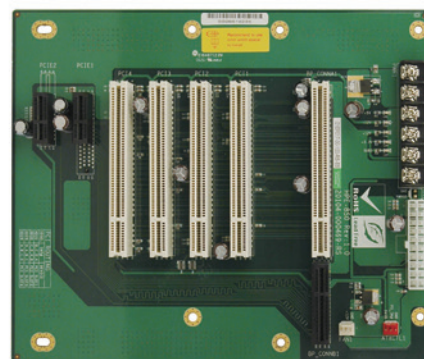

HPE-8S0-R41

Ordering Information

HPE-8S0-R41	7-slot backplane with four PCI slots and two PCIe x1 slots