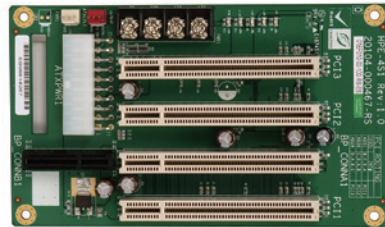

PCI/PICoE Backplane

Selection Guide

 PAC series wall-mount chassis

 4U rack-mount chassis

	PCIe/PCI	PCIe/ PCI	HPE-3S1	HPE-3S2	HPE-4S1	HPE-4S2	HPE-5S1	HPE-5S2	HPE-6S1	HPE-8S
Total Slot			3	3	4	4	5	5	6	7
Expansion Slots	PCI		2	1	3	2	4	3	4	4
	PCIe	x4		1		1		1	1	
		x1								
Chassis			N/A	N/A	PAC-42GH PAC-400G	PAC-42GH PAC-400G	PR-1500G RACK-500G	PR-1500G RACK-500G	N/A	N/A

HPE-3S1-R41

Ordering Information

HPE-3S1-R41 3-slot backplane with two PCI slots

HPE-4S1-R41

Ordering Information

HPE-4S1-R41 4-slot backplane with three PCI slots
 PAC-42GH 4-slot half-size compact chassis
 PAC-400G 4-slot half-size compact chassis

HPE-3S2-R41

Ordering Information

HPE-3S2-R41 3-slot backplane with one PCI slot and one PCIe x4 slot

HPE-4S2-R41

Ordering Information

HPE-4S2-R41 4-slot backplane with two PCI slots and one PCIe x4 slot
 PAC-42GH 4-slot half-size compact chassis
 PAC-400G 4-slot half-size compact chassis