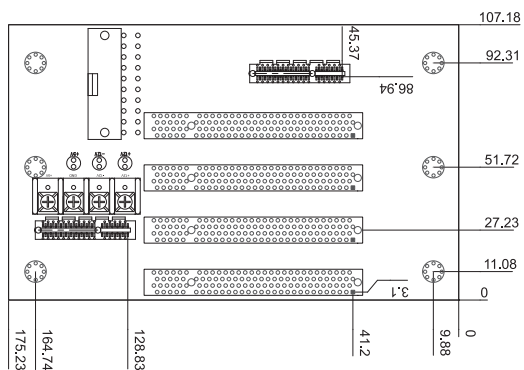

HPE-5S2-R40

Ordering Information

HPE-5S2-R40	5-slot backplane with three PCI slots and one PCIe x4 slot
PR-1500G	5-slot half-size compact chassis
RACK-500G	5U 5-slot full-size rack-mount chassis