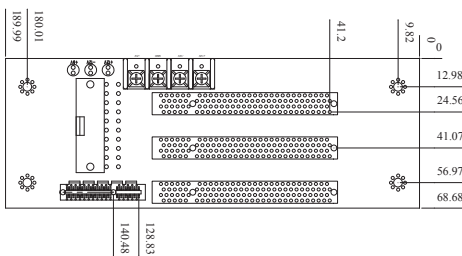

PCI/PICoE Backplane

Selection Guide

 PAC series wall-mount chassis

 4U rack-mount chassis

	PCIe/PCI	PCIe/ PCI	HPE-3S1	HPE-3S2	HPE-4S1	HPE-4S2	HPE-5S1	HPE-5S2	HPE-6S1	HPE-8S
Total Slot			3	3	4	4	5	5	6	7
Expansion Slots	PCI		2	1	3	2	4	3	4	4
	PCIe	x4		1		1		1	1	
		x1								
Chassis			N/A	N/A	PAC-42GH PAC-400G	PAC-42GH PAC-400G	PR-1500G RACK-500G	PR-1500G RACK-500G	N/A	N/A

HPE-3S1-R41

Ordering Information

HPE-3S1-R41 3-slot backplane with two PCI slots

HPE-4S1-R41

Ordering Information

HPE-4S1-R41 4-slot backplane with three PCI slots
 PAC-42GH 4-slot half-size compact chassis
 PAC-400G 4-slot half-size compact chassis

HPE-3S2-R41

Ordering Information

HPE-3S2-R41 3-slot backplane with one PCI slot and one PCIe x4 slot

HPE-4S2-R41

Ordering Information

HPE-4S2-R41 4-slot backplane with two PCI slots and one PCIe x4 slot
 PAC-42GH 4-slot half-size compact chassis
 PAC-400G 4-slot half-size compact chassis

HPE-6S1-R41	6-slot backplane with four PCI slots and one PCIe x4 slot
-------------	---

HPE-5S2-R40

Ordering Information

HPE-5S2-R40	5-slot backplane with three PCI slots and one PCIe x4 slot
PR-1500G	5-slot half-size compact chassis
RACK-500G	5U 5-slot full-size rack-mount chassis