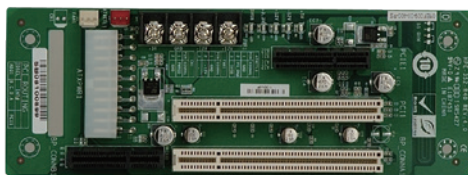

HPE-3S1-R41

Ordering Information

HPE-3S1-R41 3-slot backplane with two PCI slots

HPE-4S1-R41

Ordering Information

HPE-4S1-R41 4-slot backplane with three PCI slots
 PAC-42GH 4-slot half-size compact chassis
 PAC-400G 4-slot half-size compact chassis

HPE-3S2-R41

Ordering Information

HPE-3S2-R41 3-slot backplane with one PCI slot and one PCIe x4 slot

HPE-4S2-R41

Ordering Information

HPE-4S2-R41 4-slot backplane with two PCI slots and one PCIe x4 slot
 PAC-42GH 4-slot half-size compact chassis
 PAC-400G 4-slot half-size compact chassis