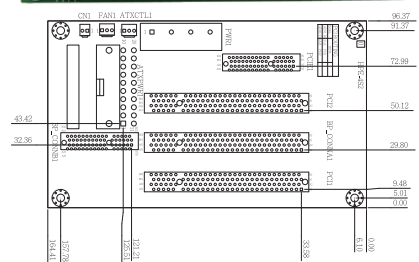

HPE-3S1-R41

Ordering Information

HPE-3S1-R41 3-slot backplane with two PCI slots

HPE-4S1-R41

Ordering Information

HPE-4S1-R41 4-slot backplane with three PCI slots
 PAC-42GH 4-slot half-size compact chassis
 PAC-400G 4-slot half-size compact chassis

HPE-3S2-R41

Ordering Information

HPE-3S2-R41 3-slot backplane with one PCI slot and one PCIe x4 slot

HPE-4S2-R41

Ordering Information

HPE-4S2-R41 4-slot backplane with two PCI slots and one PCIe x4 slot
 PAC-42GH 4-slot half-size compact chassis
 PAC-400G 4-slot half-size compact chassis