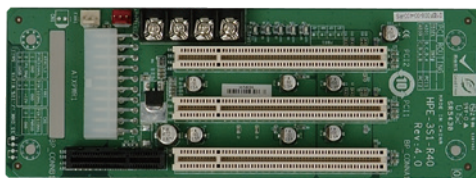

PCI/PICoE Backplane

Selection Guide

 PAC series wall-mount chassis

 4U rack-mount chassis

	PCIe/PCI	PCIe/ PCI	HPE-3S1	HPE-3S2	HPE-4S1	HPE-4S2	HPE-5S1	HPE-5S2	HPE-6S1	HPE-8S
Total Slot			3	3	4	4	5	5	6	7
Expansion Slots	PCI		2	1	3	2	4	3	4	4
	PCIe	x4		1		1		1	1	
		x1								
Chassis			N/A	N/A	PAC-42GH PAC-400G	PAC-42GH PAC-400G	PR-1500G RACK-500G	PR-1500G RACK-500G	N/A	N/A

HPE-3S1-R41

Ordering Information

HPE-3S1-R41 3-slot backplane with two PCI slots

HPE-4S1-R41

Ordering Information

HPE-4S1-R41 4-slot backplane with three PCI slots
 PAC-42GH 4-slot half-size compact chassis
 PAC-400G 4-slot half-size compact chassis

HPE-3S2-R41

Ordering Information

HPE-3S2-R41 3-slot backplane with one PCI slot and one PCIe x4 slot

HPE-4S2-R41

Ordering Information

HPE-4S2-R41 4-slot backplane with two PCI slots and one PCIe x4 slot
 PAC-42GH 4-slot half-size compact chassis
 PAC-400G 4-slot half-size compact chassis