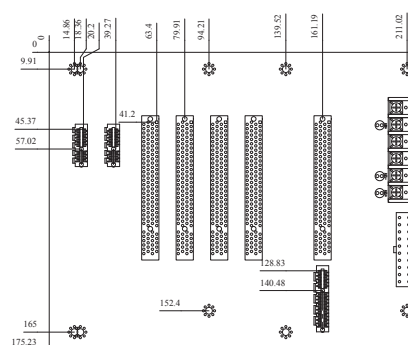

HPE-8S0-R41

Ordering Information

HPE-8S0-R41	7-slot backplane with four PCI slots and two PCIe x1 slots